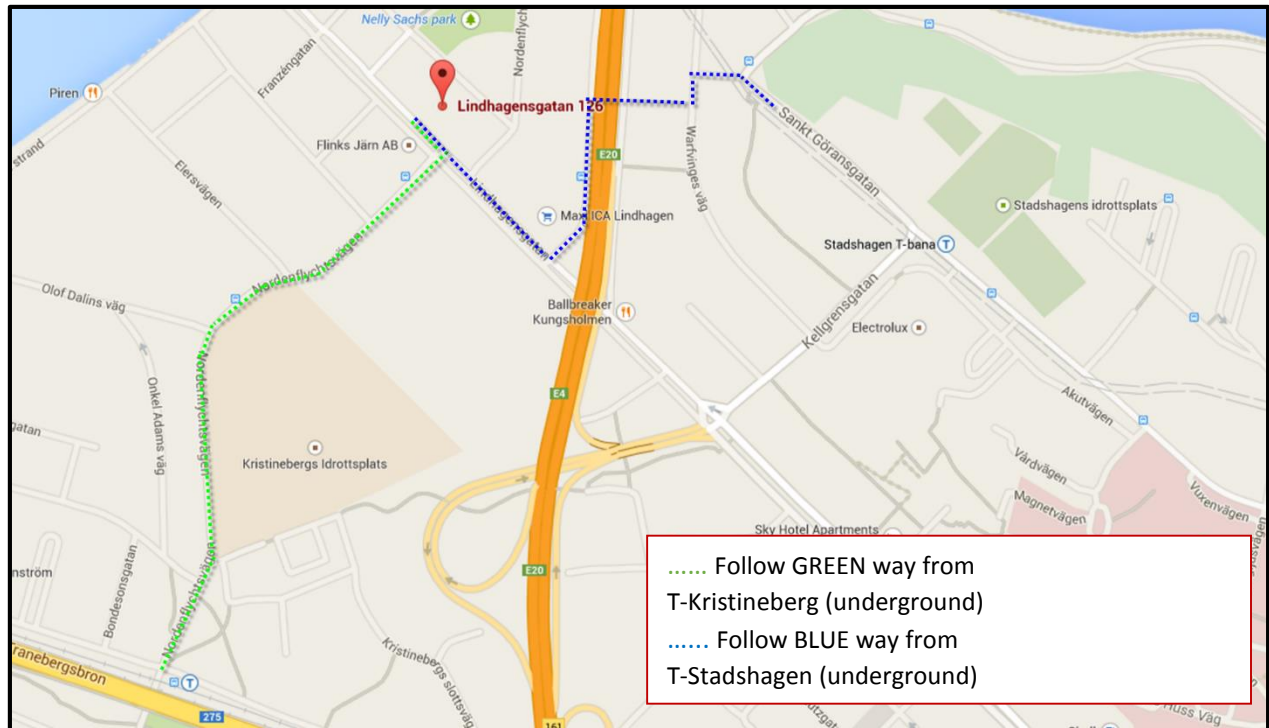

## Route information

### Access by car

#### **From the south:**

Join E4/E20 towards Stockholm. Take exit no 161, Hornsberg.

Turn left to Lindhagensgatan.

Learning Tree is located at Lindhagensgatan 126, on the right hand.

#### **From the north:**

Join E4/E20 towards Helsingborg/Göteborg.

Take exit no 161, to way 275/Bromma to way E4/E20/Hornsberg.

Turn left to Lindhagensgatan.

Learning Trees is located at Lindhagensgatan 126, on the right hand.